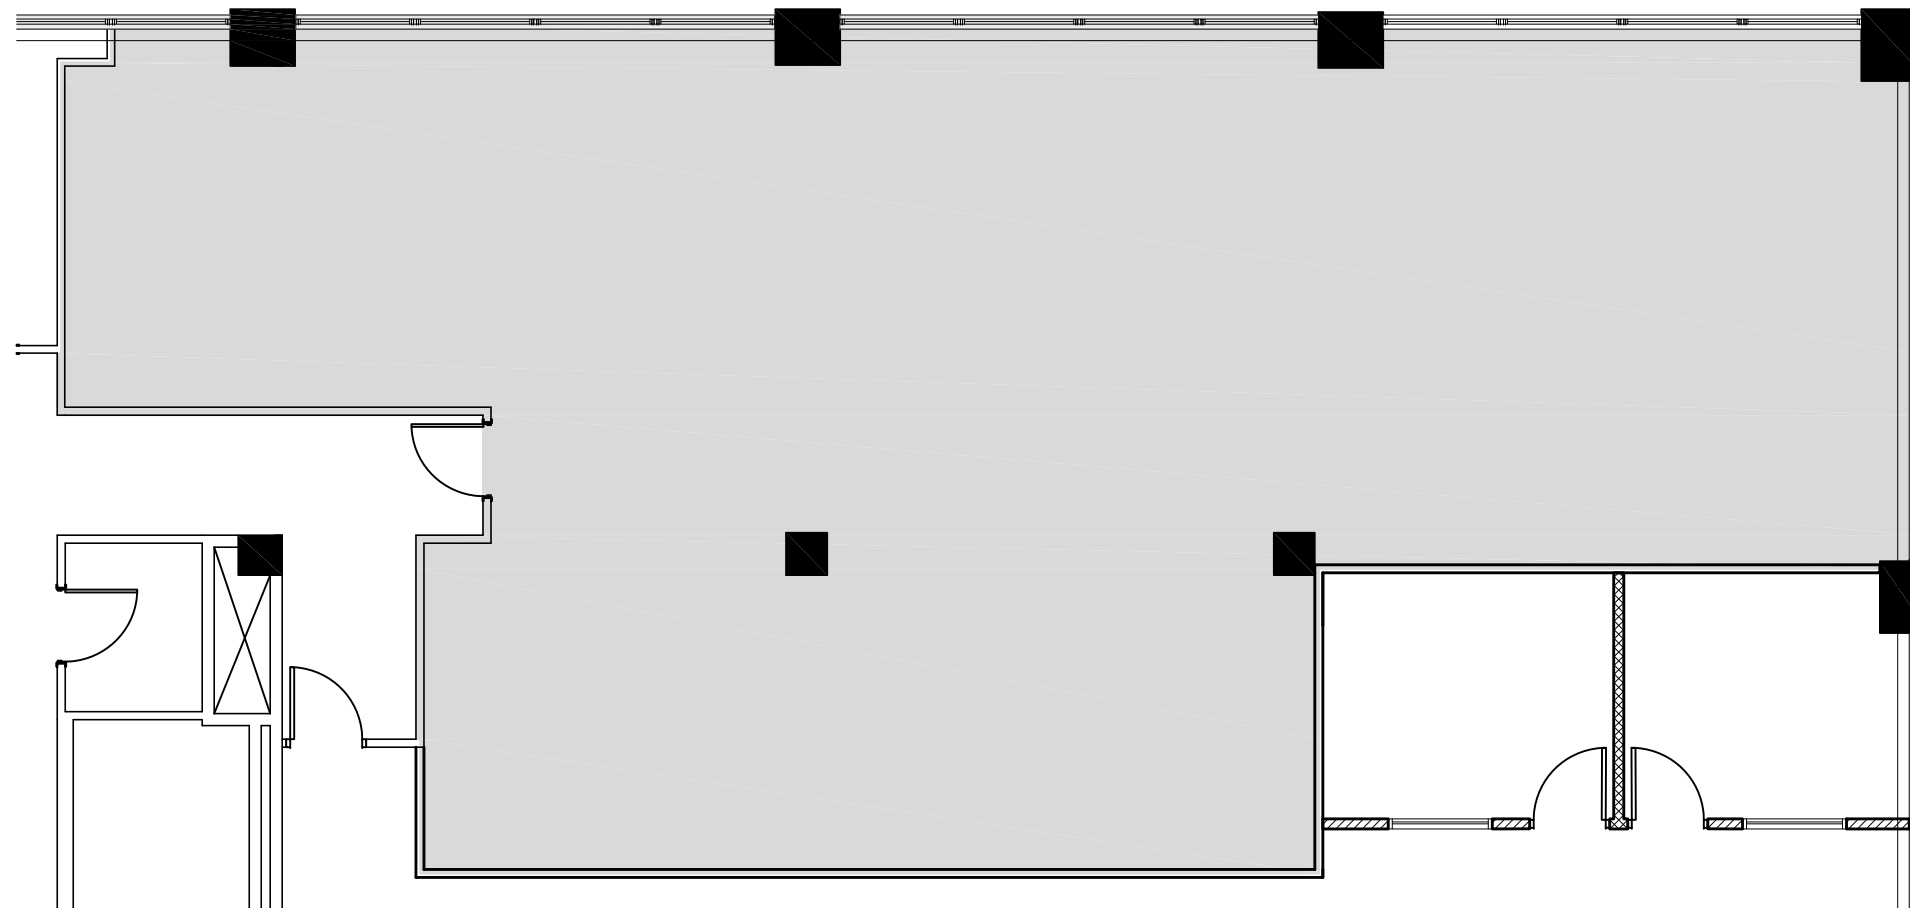

SECOND FLOOR KEY PLAN

2FL

DATE:
06/22/21

SCALE:
1/8" = 1'-0"

SECOND FLOOR OFFICE SPACE
140 HUGUENOT STREET
NEW ROCHELLE, NEW YORK 10801

GHP OFFICE REALTY
FOUR WEST RED OAK LANE
WHITE PLAINS, NY 10604
Tel 914.694.6070
Fax 914.694.6072